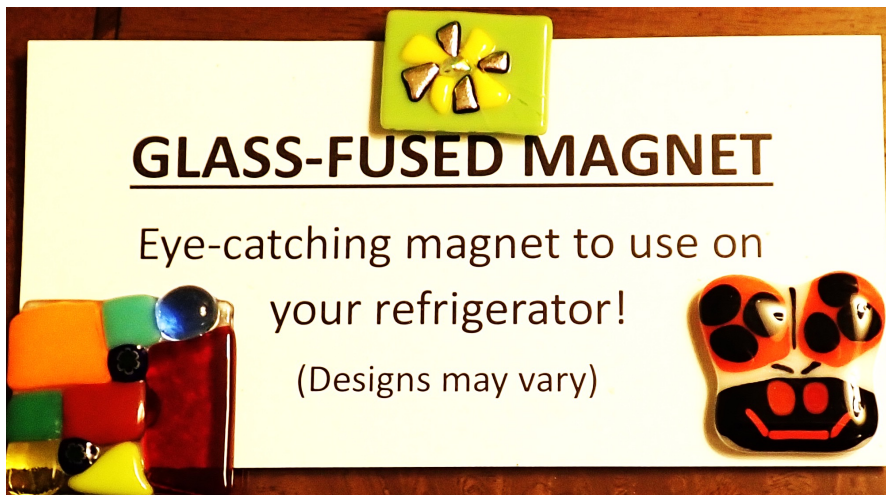

ChS Daisy Pot Holder            \$7  
ChS Woven Pot Holder           \$2

All pot holders are cotton and washable. Daisy pattern pot holder (Right) is 7 inches square. \$7

Woven pot holders (examples below) are 4 to 4.5 inches square and in assorted colors. \$2

ChW Swizzle Sticks 4 for \$10

ChW Glass Magnet \$5 each

Glass-fused swizzle sticks are between 6 and 7 inches long. Designs and colors vary. Stir drinks in style. Bundle of 4 for \$10.

Beautiful, unique magnets are created from fused glass. Designs, colors, shape and dimensions vary. Sizes range from 1.25 to 2.5 inches per side. \$5