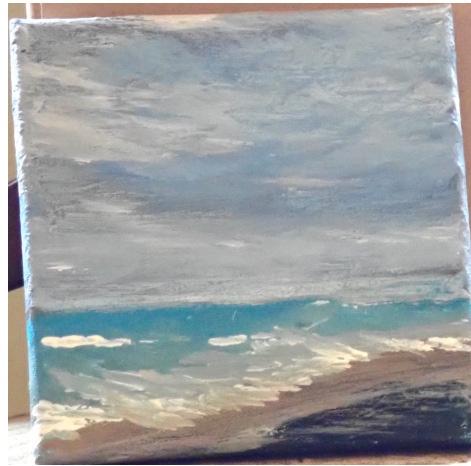

ChS Painting 02 $15

ChS Painting 03 $20

Painting #02 is a seascape with a gray sky.
Dimensions are 6 X 6 inches. $15