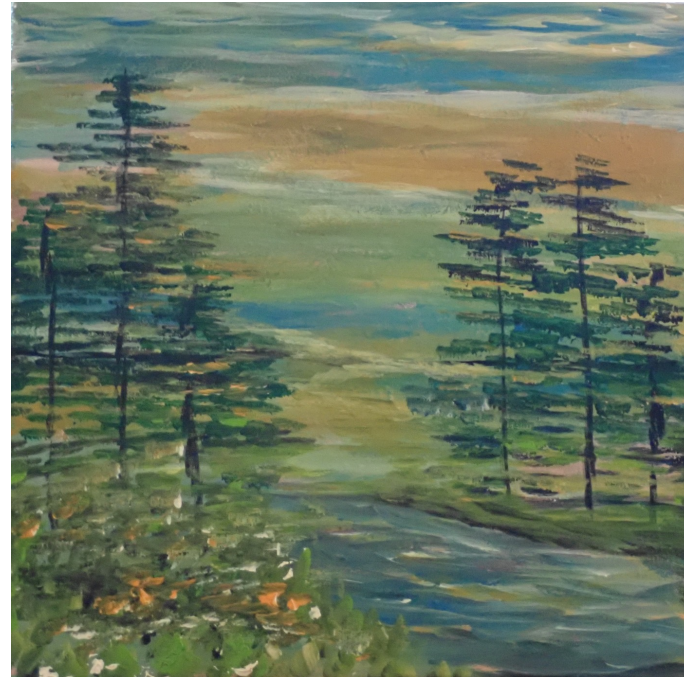

ChS Painting 08 $40

ChS Painting 09 $40

Painting #08 (left) depicts sunset through trees. Dimensions are 14 X 11 inches. $40

Painting #09 (right) has a river through pine trees. Dimensions are 12 X 12 inches. $40