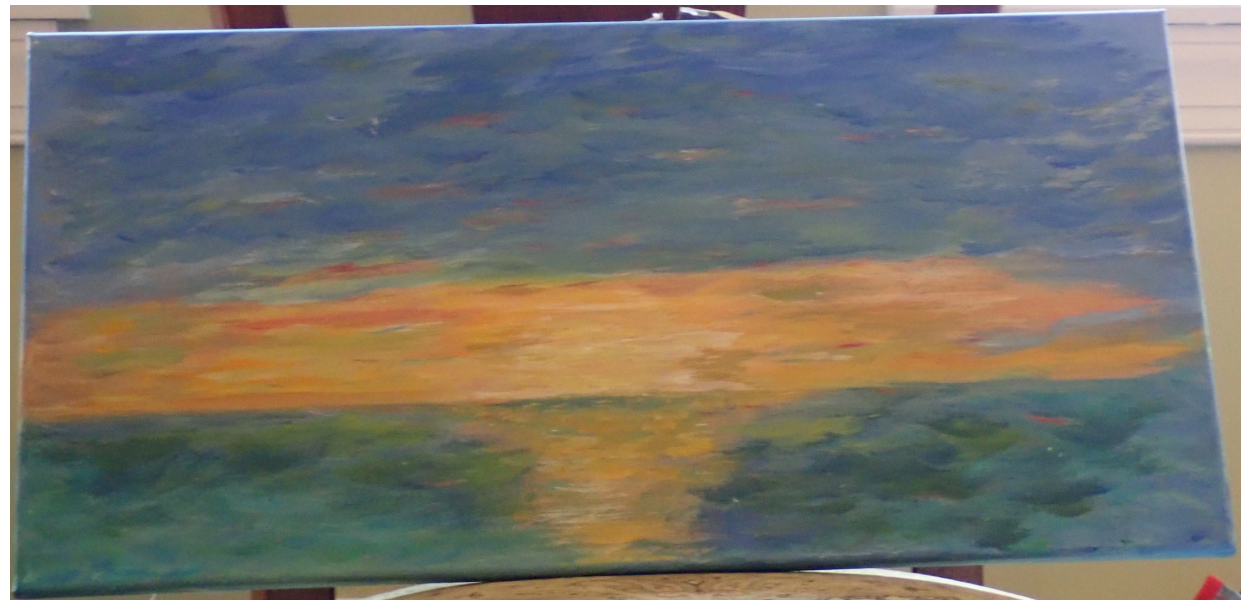

ChS Painting 04 $40

ChS Painting 13 $45

Painting #04 is entitled Day Moon.
Dimensions are 20 X 10 inches. $40

Painting #13 depicts sunrise over
the ocean.
Dimensions are 24 X 12 inches. $45