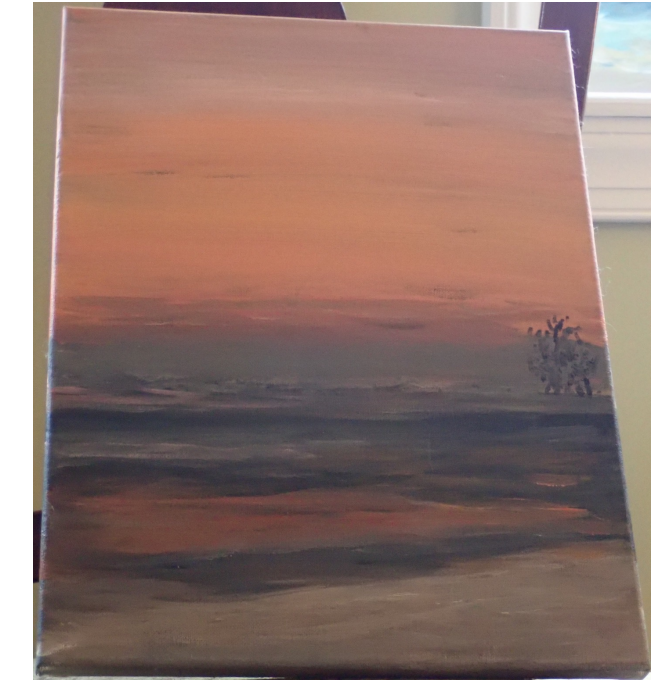

Painting #07 (middle) is a seascape with blue sky.
Dimensions are 16 X 12 inches. $45