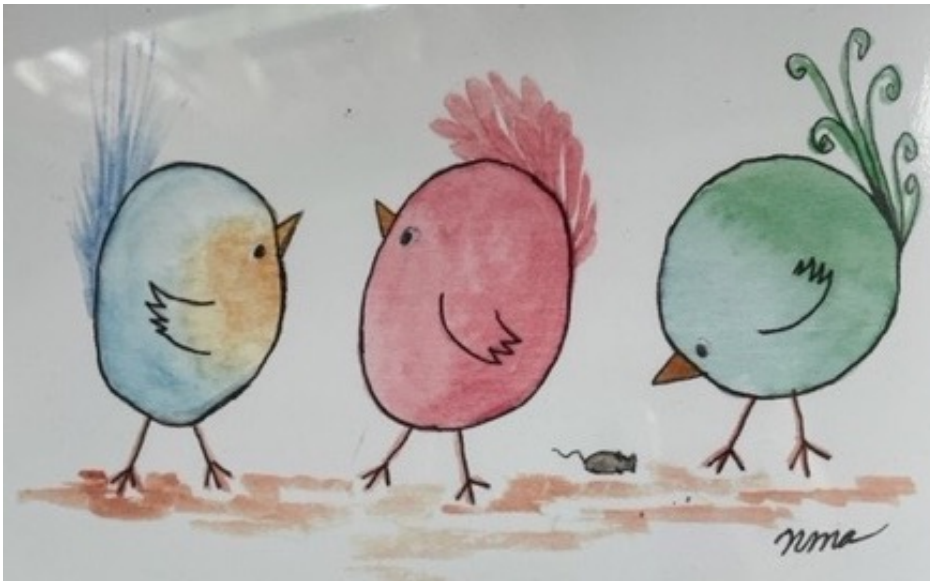

ChS Framed Print $10